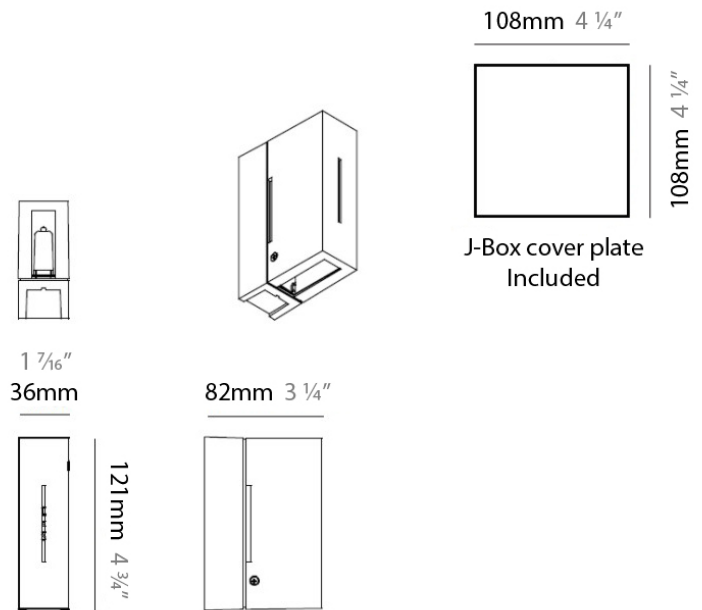

BLOC SURFACE

D93045

PROJECT	
TYPE	
NOTES	
QUANTITY	
DATE	

GENERAL

Series: Bloc
Brand: Milan
Division: Design
Mounting Type: Surface
Mounting Location: Wall
Subcategory: Ambient

PHYSICAL

Shape: Rectangle
Length (mm): 110
Length (in): 4 ⁵/₁₆
Height (mm): 121
Height (in): 4 ³/₄
Extension (mm): 96
Extension (in): 3 ³/₄
Light Distribution: Indirect
Weight (kg): 0.5
Weight (lbs): 1
Fixture Material: Metal

ELECTRICAL

Number of Lamps: 1
Lamp Type: LED Retrofit
Lamp Shape: T4
Bulb Included: Bulb Not Included
Total Output Wattage (W): 3
Max. Wattage Per Lamp (W): 3
Lamp Base: G9
Input Voltage (V): 120

LED

OPTICAL

RATINGS AND CERTIFICATIONS

Certified By: CSA Certified to UL and CSA Standards
IP rating: IP20